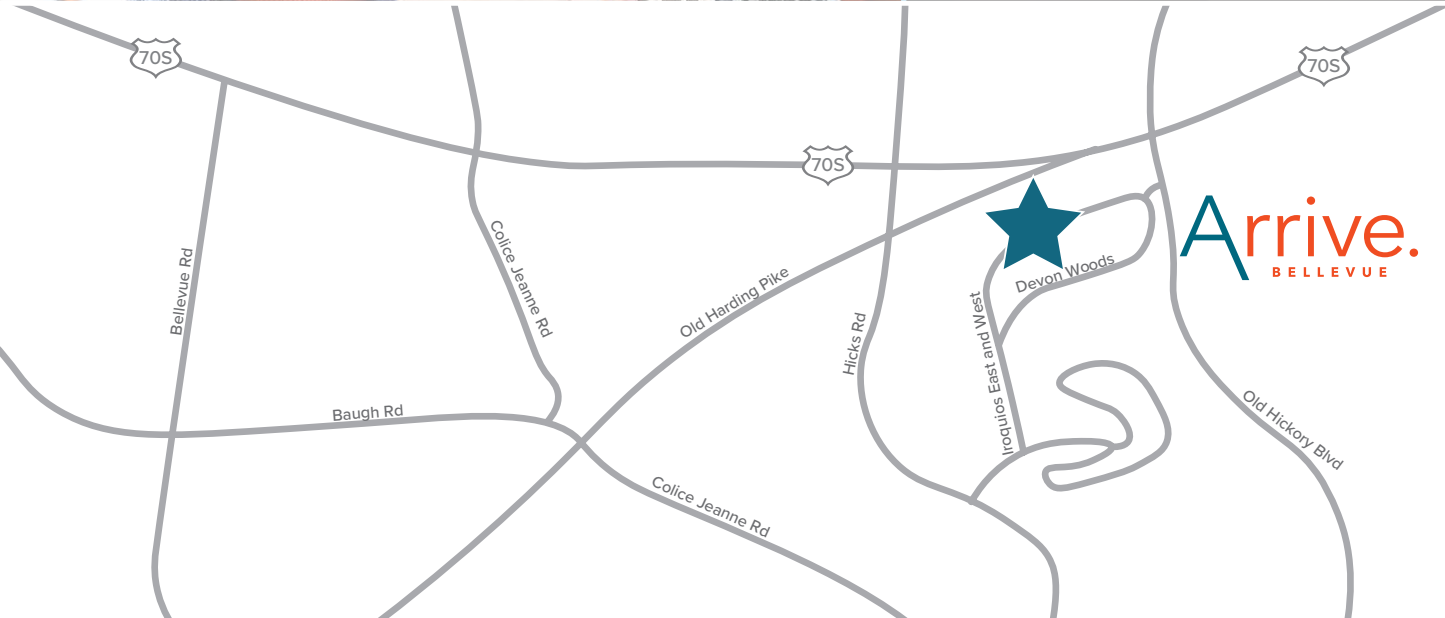

Arrive.
BELLEVUE

Don't just come home, Arrive.

ARRIVE BELLEVUE
111 Old Hickory Blvd, Nashville, TN 37221
615.434.8061 • ArriveBellevue.com

Arrive.
BELLEVUE